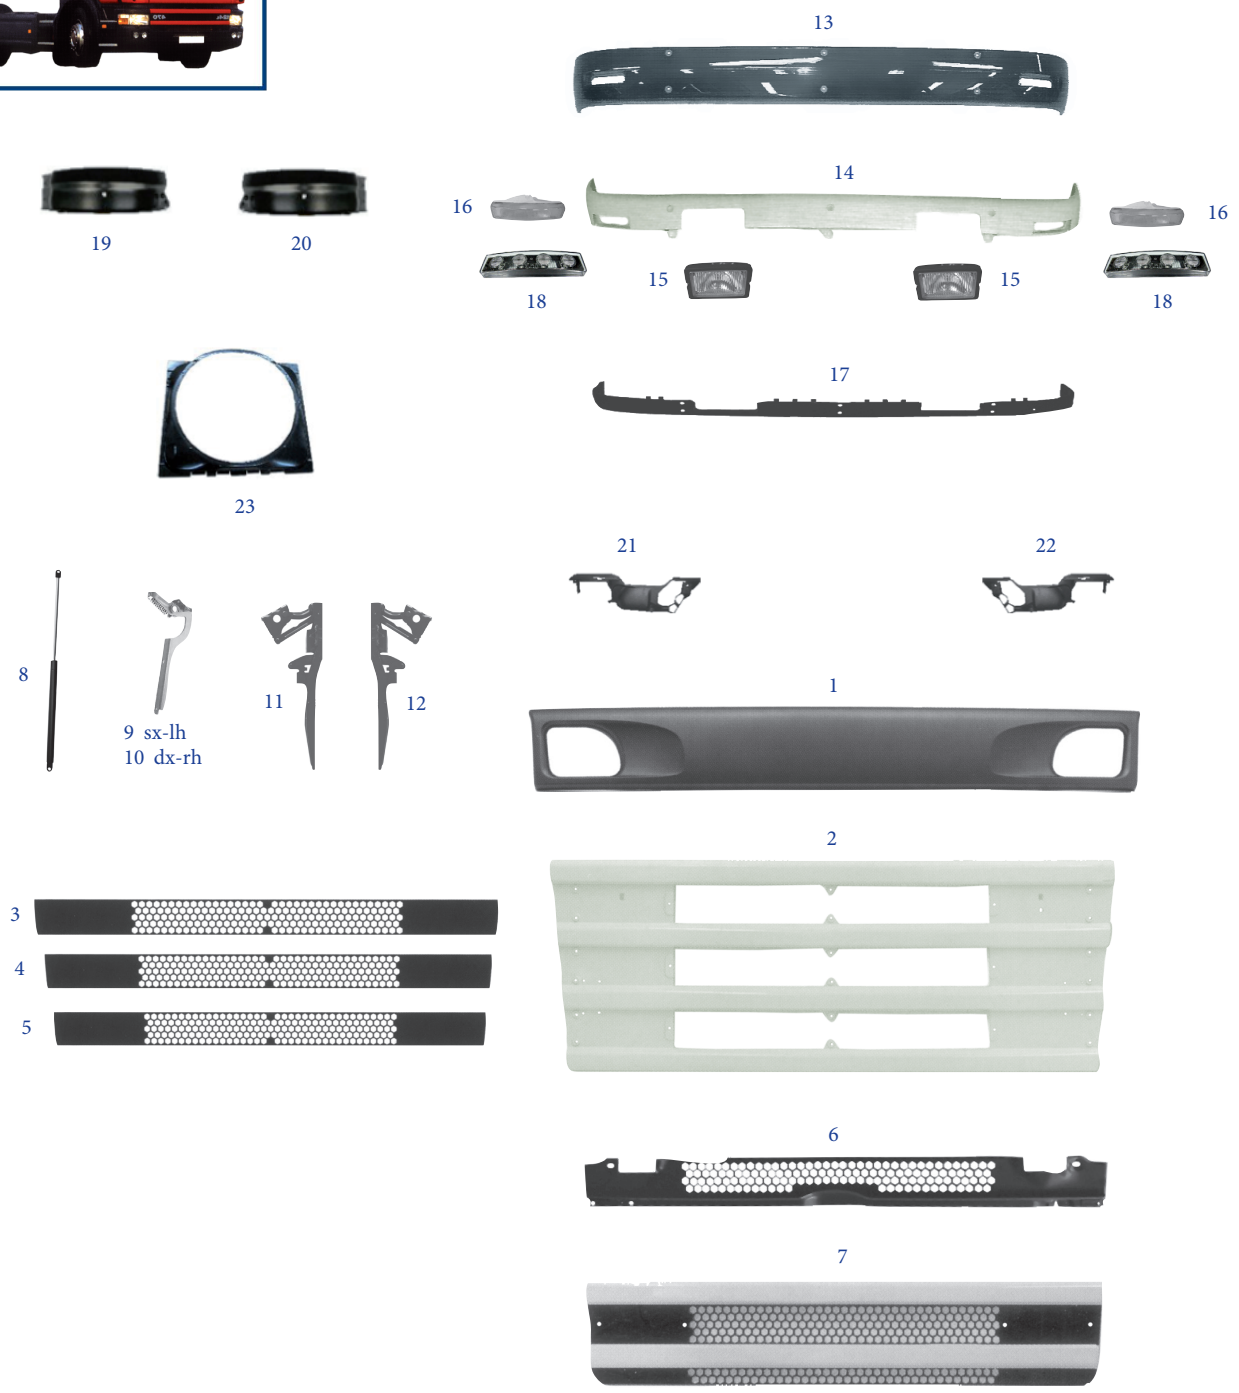

SERIES 4 (CABIN CR)

BP	REPLACING	BP	REPLACING	BP	REPLACING	BP	REPLACING
1	111734 1383609	6	111967 1366832	12	110907 1383888	18	113679 1910437
2	111468 1397570	7	111729 1366384	13	113561 1769452	19	113521 1375428
2	111468 1371856	8	112765 1306492	14	112175 1539870	20	113522 1375427
3	111762 1401929	9	112168 1381479	15	111739 1379997	21	114978 1427429
4	111763 1371757	10	112169 1381480	16	111792 1326935	22	113689 1479899
5	111764 1371758	11	110211 1383887	17	112840 1355655	23	113274 1390705

Our products are not original, but interchangeable with originals. The original numbers are used for cross reference purpose only.