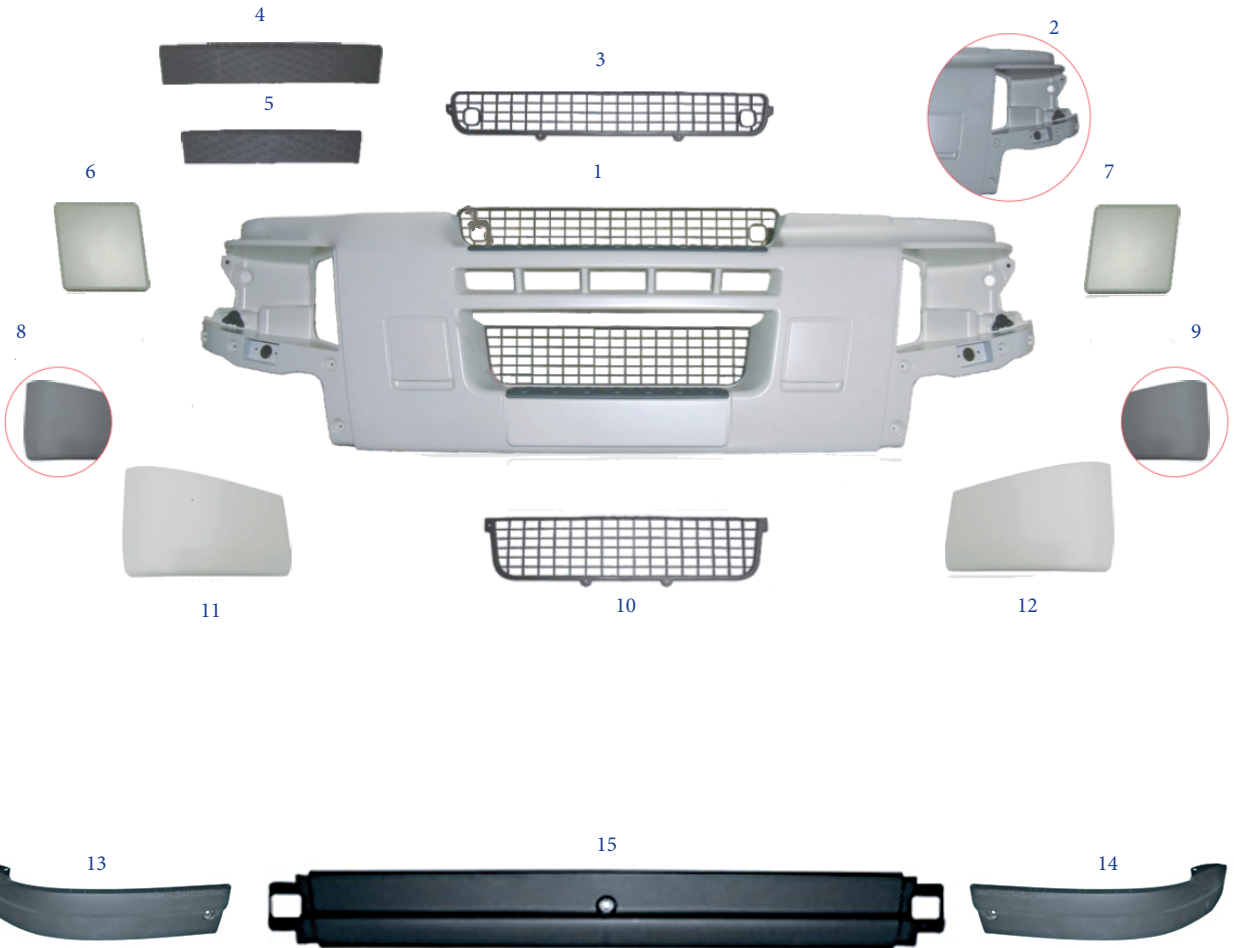

RENAULT

BP	REPLACING	BP	REPLACING	BP	REPLACING	
1	410118	7420928878bian	8	412074	5010578325bian	
2	412068	7420928953grig	9	412075	5010578315grig	
3	412073	5010578350	10	412072	5010578348	
4	410110	5010578346	11	412070	5010578336	
5	412067	5010578344	12	412071	5010578335	
6	410121	5010578498bian	13	410115	5010578355	
7	410121	5010578498grig	14	410116	5010578354	
				15	410117	5010578352

Our products are not original, but interchangeable with originals. The original numbers are used for cross reference purpose only.