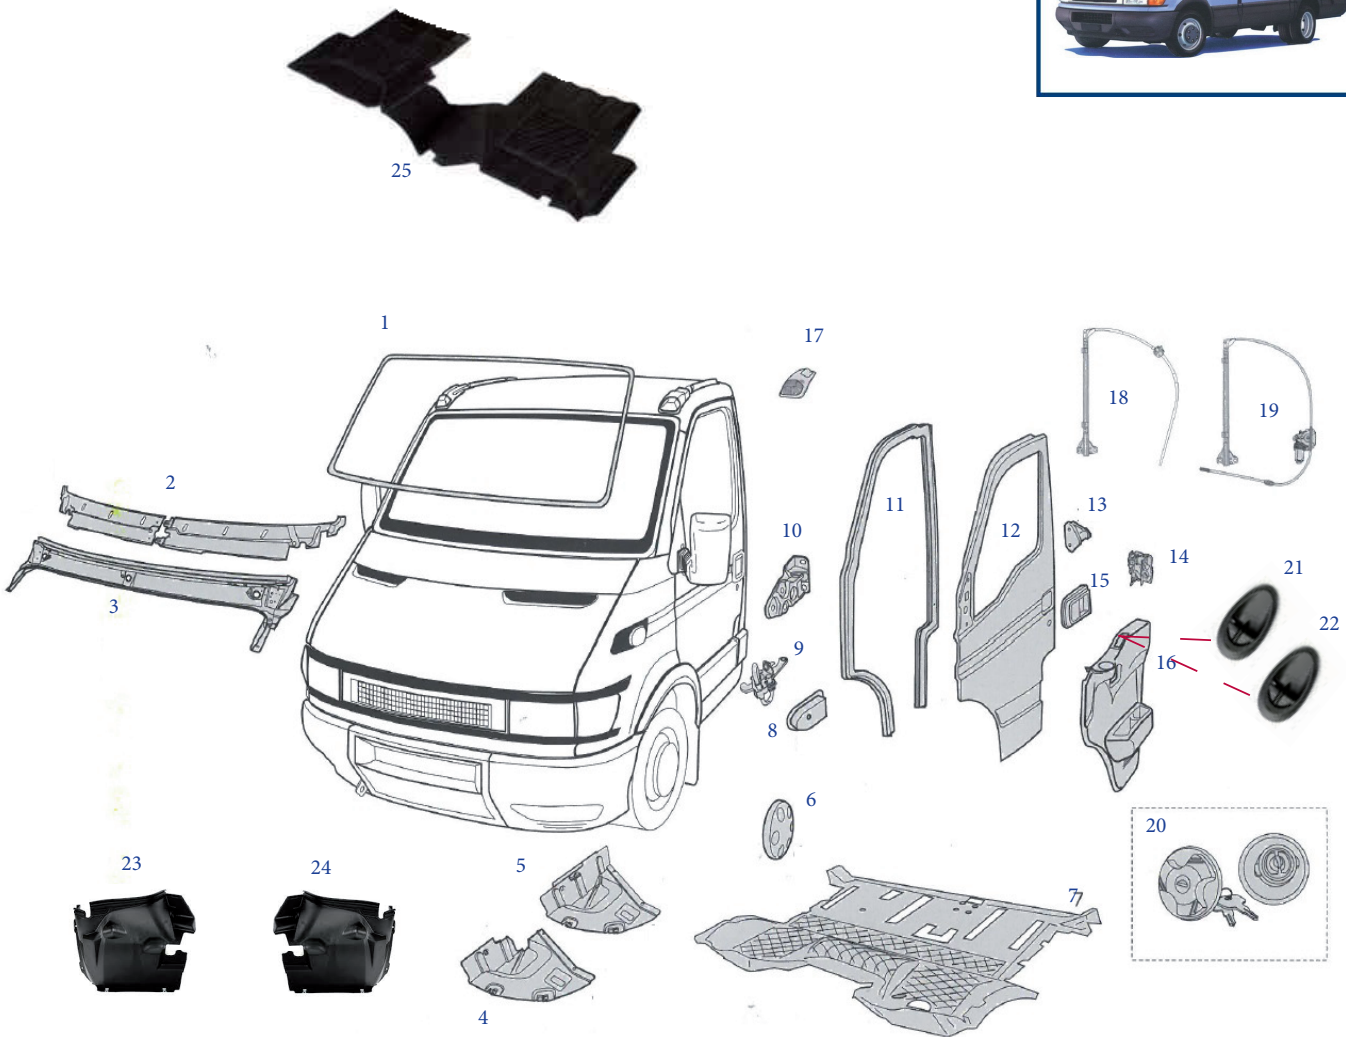

BP	REPLACING	BP	REPLACING	BP	REPLACING	BP	REPLACING
1	615307 504085693	8	610977 500314228 sx	16	615204 500339322 dx e	21	615260 500321134 sx
2	615295 504022283 dx	9	615203 3800395	16	615205 500339321 sx e	22	615261 500321135 dx
2	615296 504022284 sx	10	615208 504131917	16	615206 500339320 dx m	23	615217 500337034 dx
3	615225 99471908	11	615245 504000808	16	615207 500339318 sx m	24	615218 500337033 sx
4	615215 500337031 dx	12	615201 99969025 dx	17	615275 500316961 dx	25	616102 Tappeto gom
4	615216 500337030 sx	12	615202 99969024 sx	17	615276 500316960 sx		
5	615213 500327278 dx	13	616067 97169451	18	616070 500314250 dx		
5	615214 500327277 sx	14	616068 500314255 dx	18	616071 500314249 sx		
6	613096 93824452	14	616069 500314256 sx	19	615240 504053528 dx		
7	615289 504056762	15	613092 99489590 dx	19	615241 504053527 sx		
8	610976 500314227 dx	15	613093 99489589 sx	20	615935 2993927