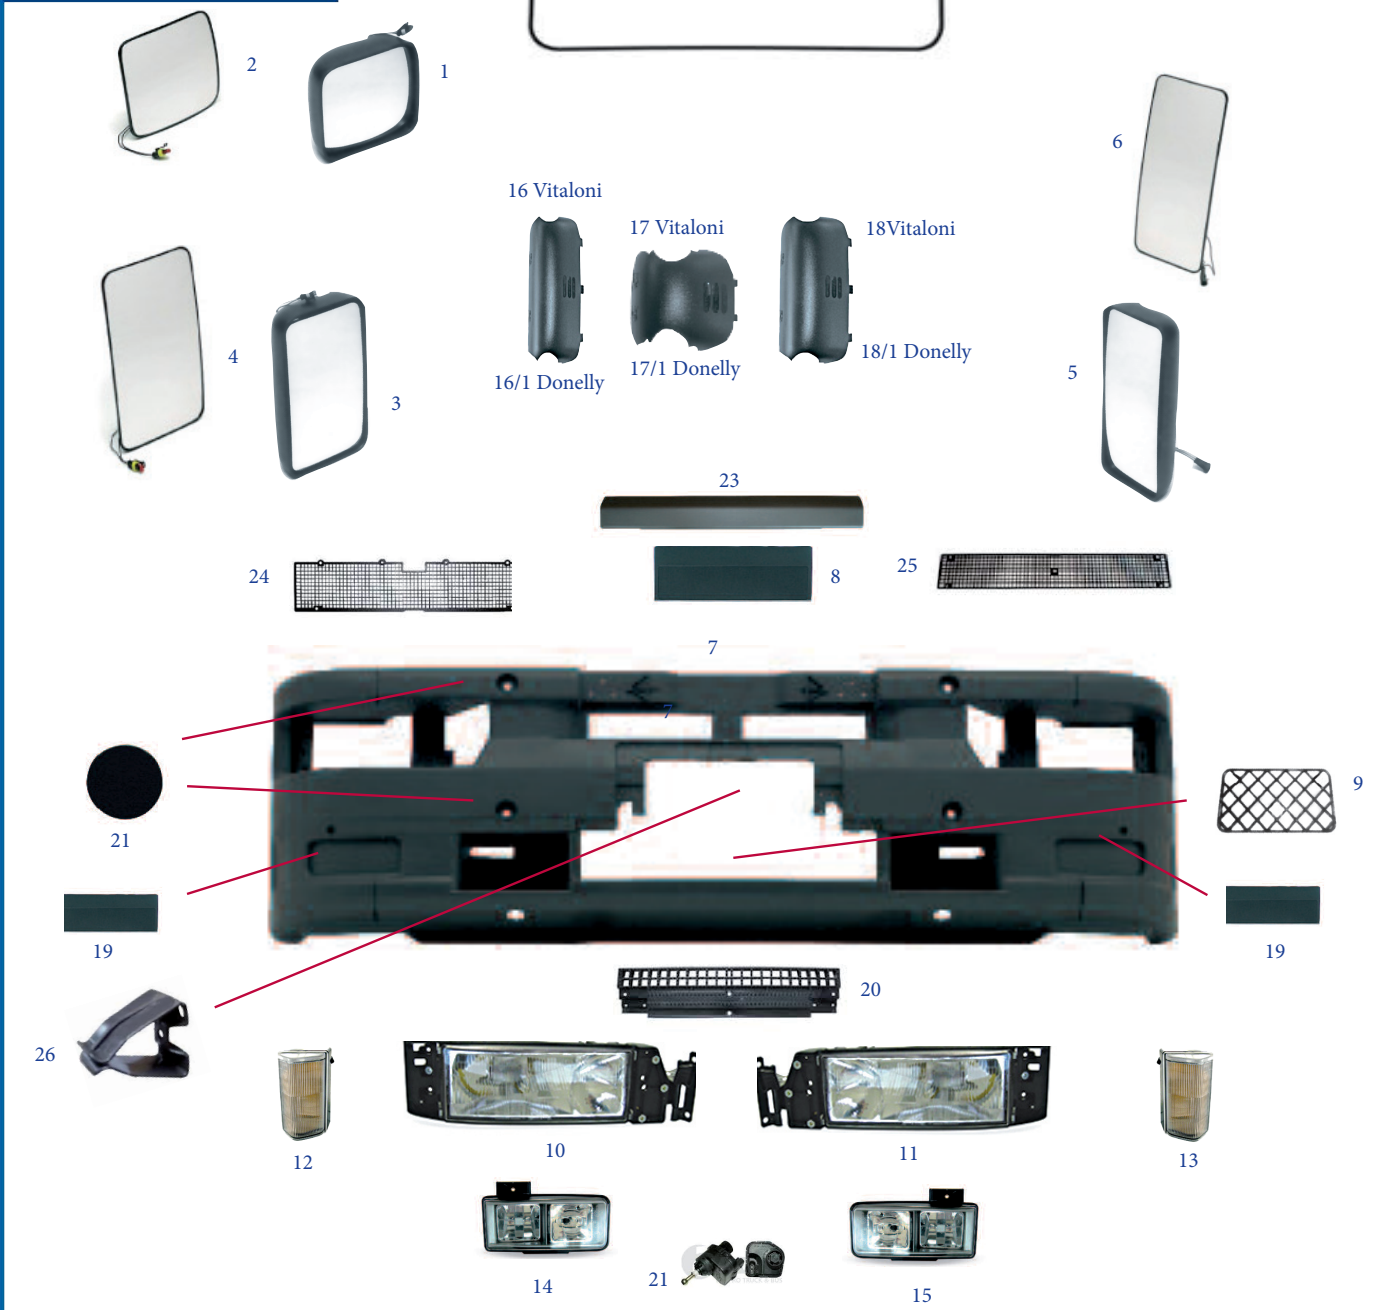

EUROTECH

IVECO

BP	REPLACING	BP	REPLACING	BP	REPLACING	BP	REPLACING
1	616123 2996671	7	610318 8143031	14	610549 98437475	19	615672 8143448
1	610767 98472987	8	610491 8143032	15	610550 98437476	20	610028 3798588
2	613003 93193199	9	610312 8142591	16	610165 93190977	21	615667 98419022
3	610016 98472979	10	610557/E 500305102	16/1	611393 93193161	22	615953 8143852
3	615715 98472977	10	611203/M 4861794	17	611002 93190974	23	610470 8143033
4	610554 93193197	11	610558/E 500305103	17/1	611003 93193203	24	615677 98405386
5	610768 98472982	11	611202/M 4861793	18	611001 93190971	25	615678 98405385
5	610015 98472983	12	610536 98460036	18/1	613018 93193202	26	610681 8143245
6	610553 93193198	13	610537 98460038	19	615671 8143447		

Our products are not original, but interchangeable with originals. The original numbers are used for cross reference purpose only.