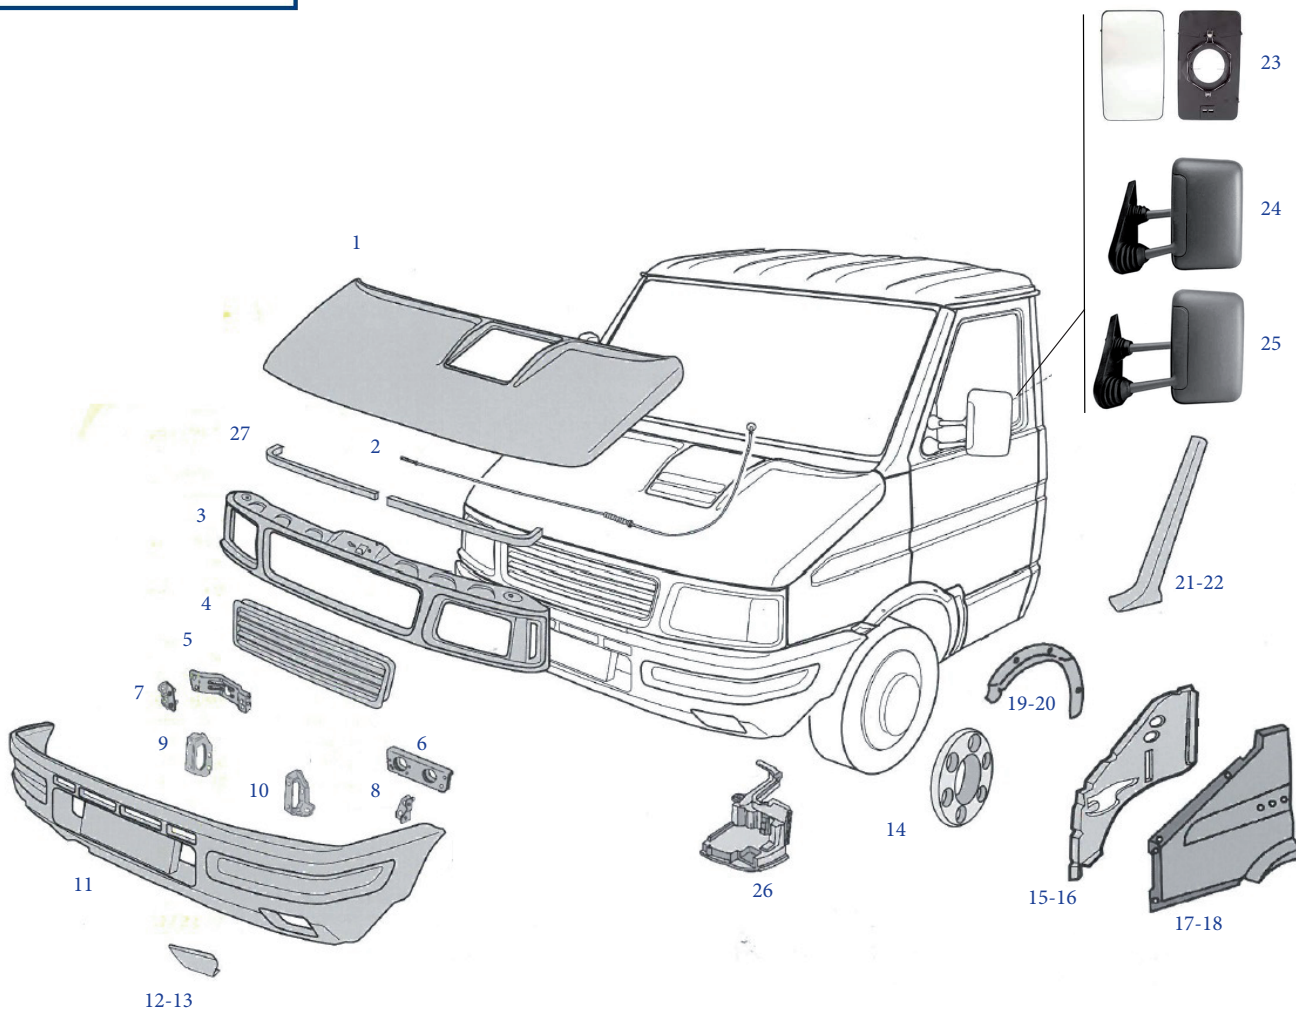

TURBODAILY 35.10-40.10-45-10-49.10

IVECO

BP	REPLACING	BP	REPLACING	BP	REPLACING	BP	REPLACING	
1	610315	93923150	9	610888	93925036	17	610331	93923132
2	615137	93932884	10	610889	93925035	18	610330	93923131
3	613116	93923737	11	610317-1	93938863	19	613108	93932336
4	615034	93933130	12	613088	93936924	20	613109	93932337
5	610890	93928272	13	613089	93932925	21	613110	93924351
6	610891	93924973	14	615173	93820281	22	613111	93924352
7	610886	93924822	15	615120	93923794	23	616122	dx - sx
8	610887	93924823	16	615121	93933682	24	616118	93936853
						25	616119	93936852
						25	616120	93936855
						25	616121	93936854
						26	616059	93823173 dx
						26	616060	93823176 sx
						27	616017	93928356

Our products are not original, but interchangeable with originals. The original numbers are used for cross reference purpose only.