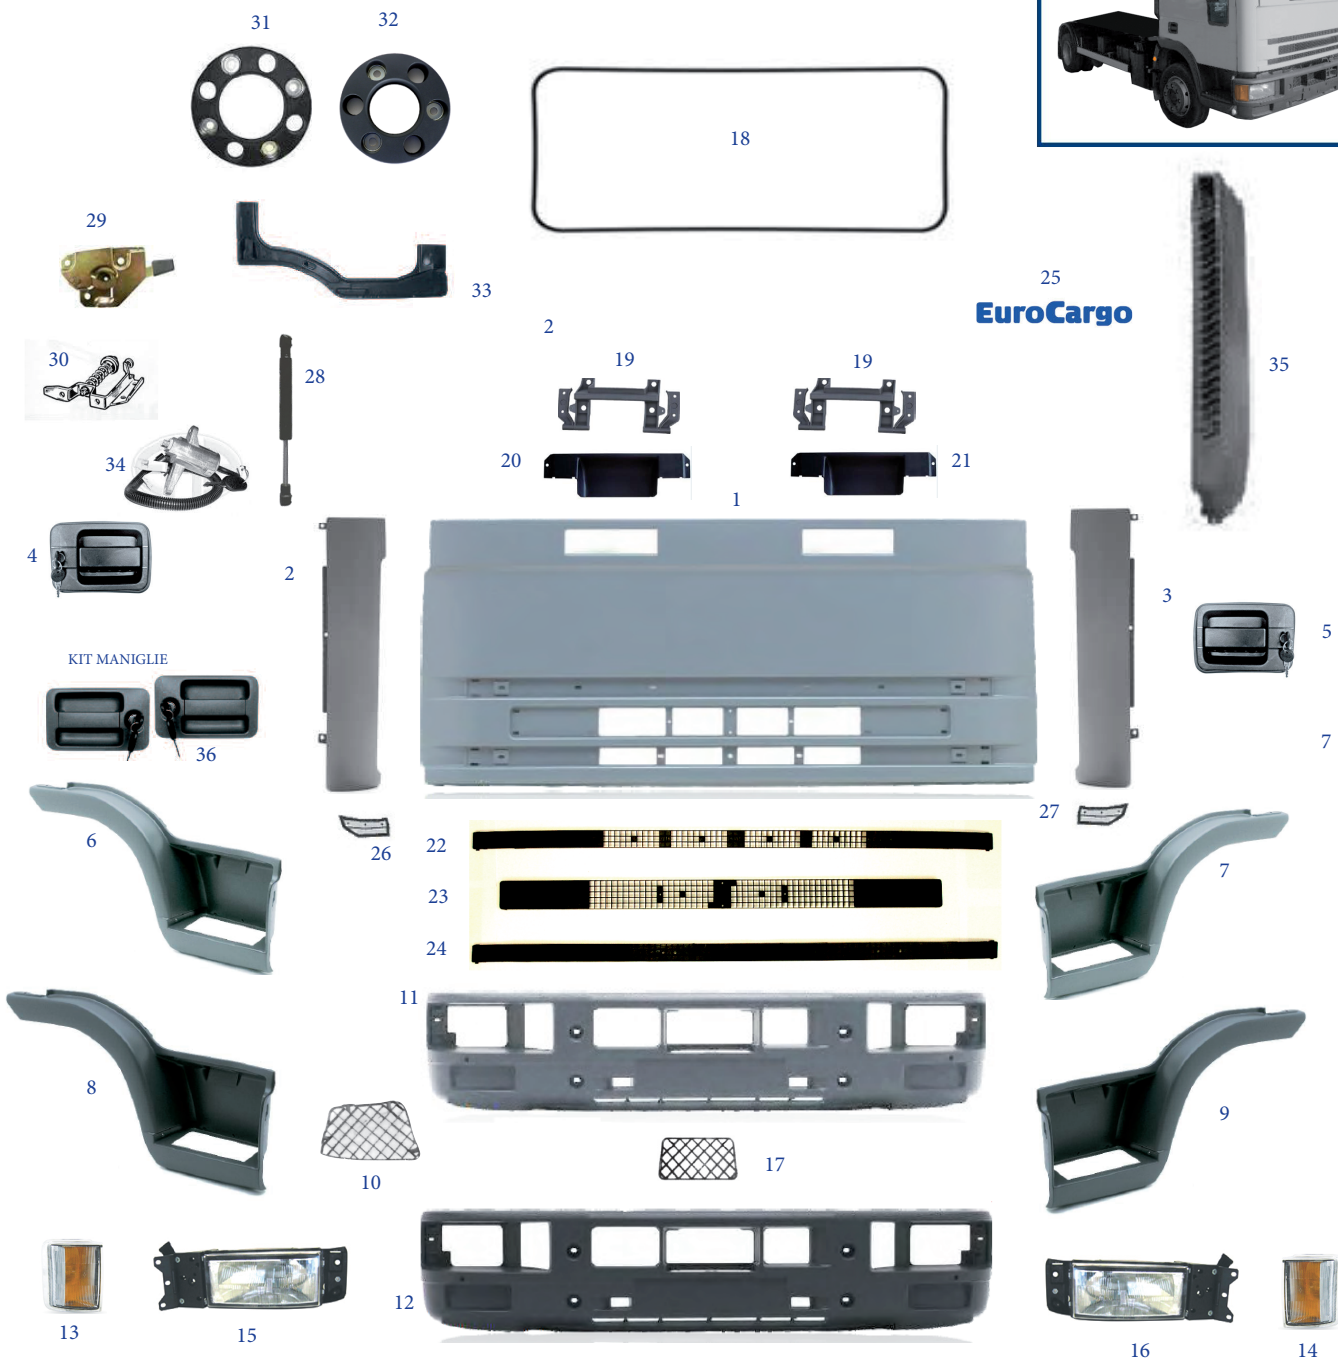

Our products are not original, but interchangeable with originals. The original numbers are used for cross reference purpose only.

H= 56cm

H= 56cm

H= 62cm

H= 62cm

	BP	REPLACING	BP	REPLACING		
1	613103	504281893	3	613105	504281899	
2	613102	504281894	4	613104	504281900	