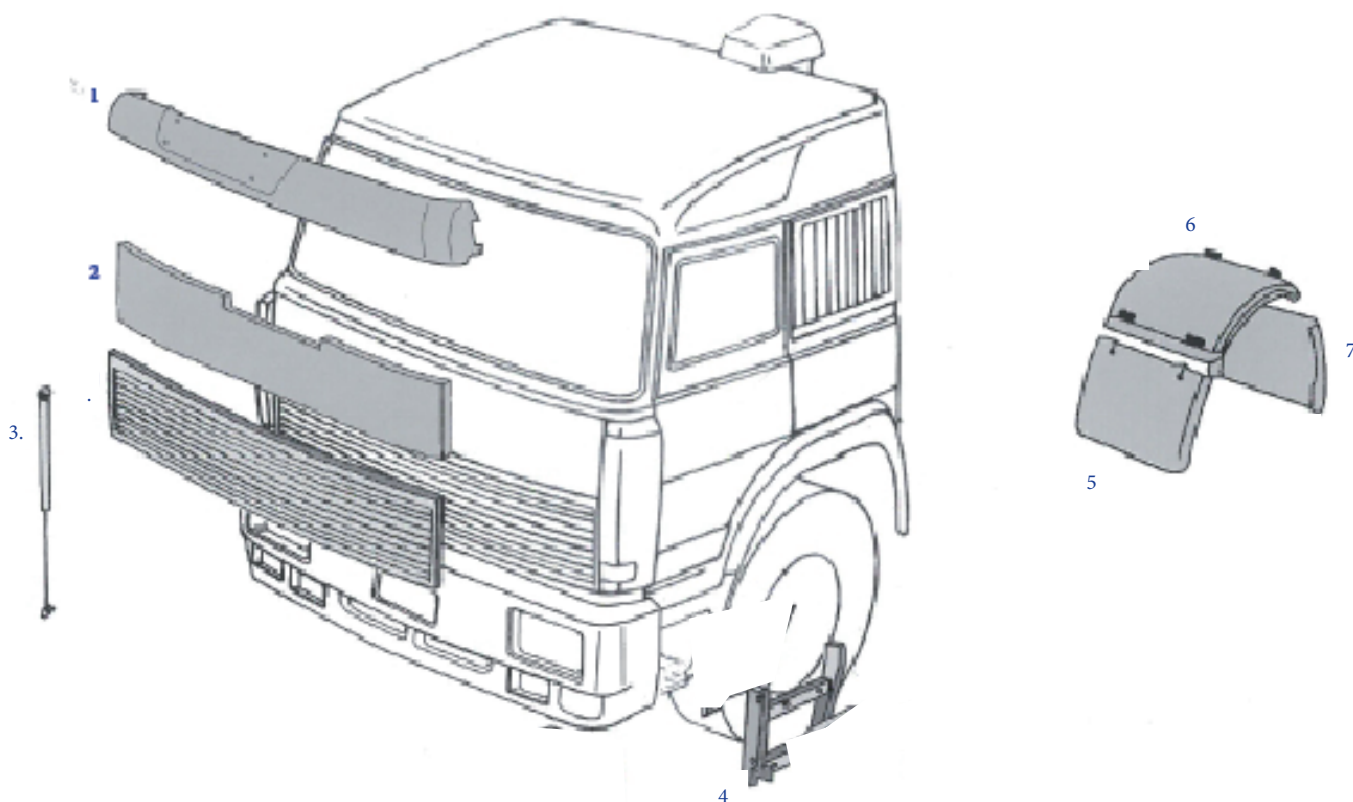

TURBOSTAR 190.33 - 190.36 -
190.42 - 190.48

IVECO

BP	REPLACING	BP	REPLACING	BP	REPLACING
1	610542 solo plx	4	611028 42342381 dx	7	610642 4816244
1	610542/1 completa	6	615642 42342380 sx		
2	610314 42332745	5	610643 4816243		
3	615630 8458193	6	610641 4816035		

Our products are not original, but interchangeable with originals. The original numbers are used for cross reference purpose only.